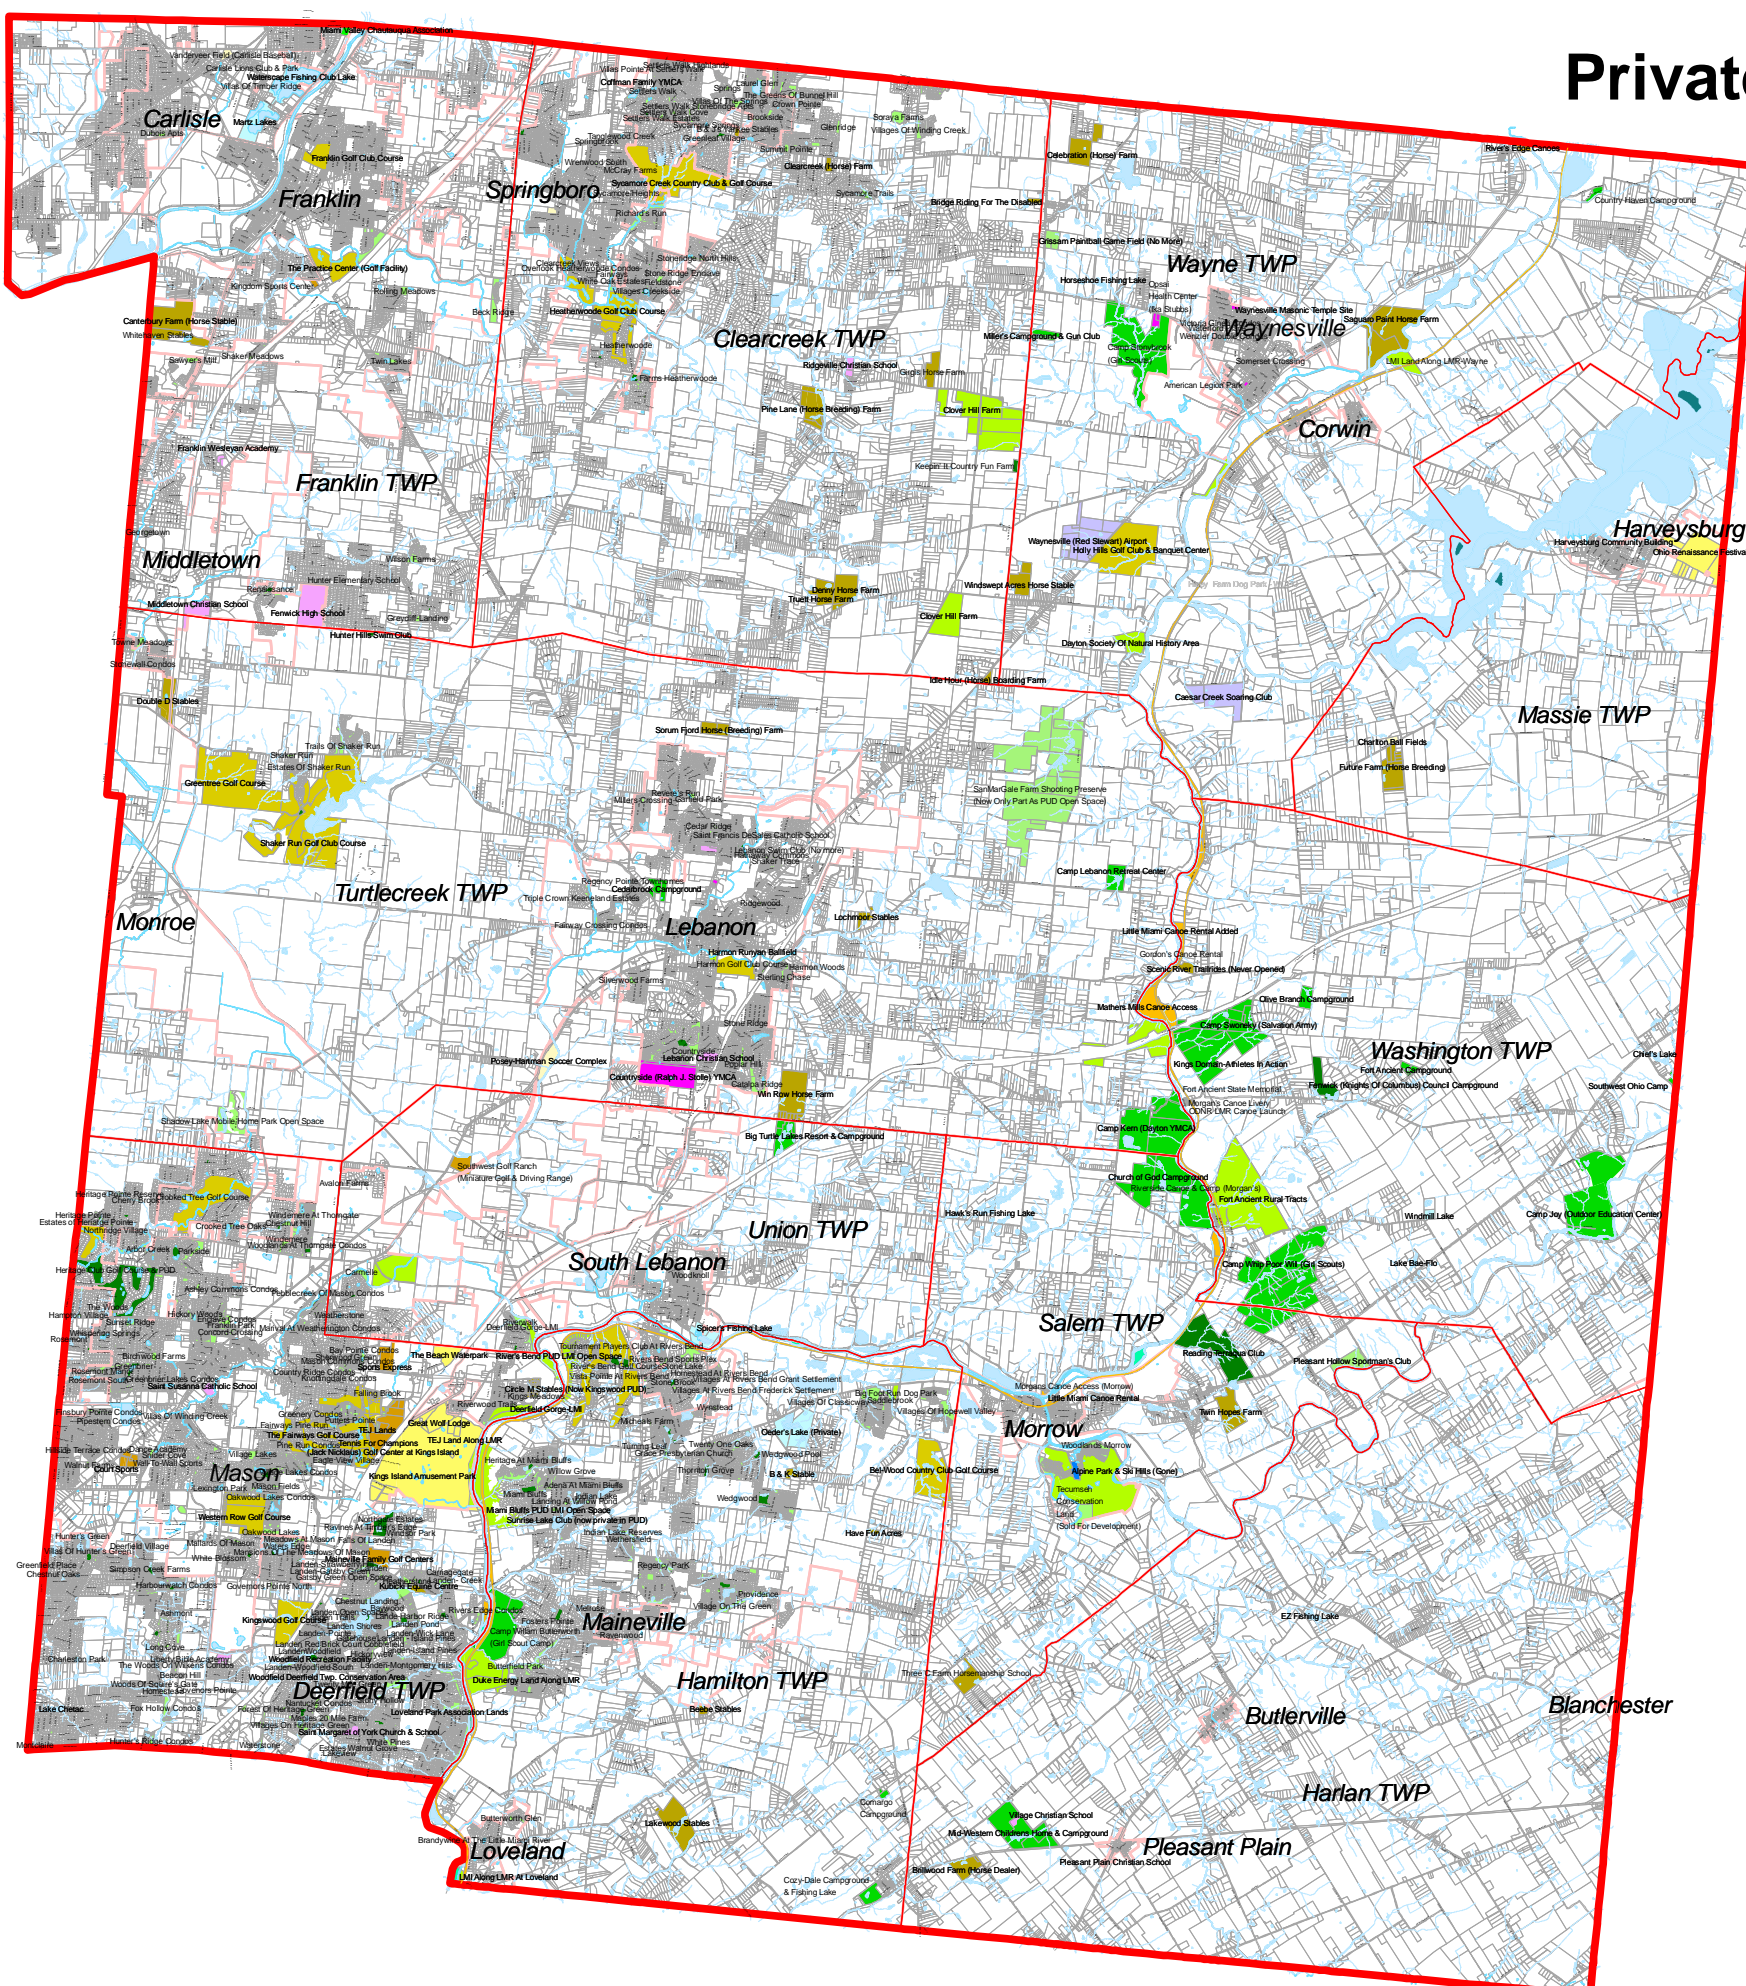

# Private Parks, Open Spaces & Assorted Recreational Areas & Facilities In Warren County, Ohio Inventoried As Of December, 2009

- County & Township Boundaries
- Roads
- Local Jurisdiction Boundaries

### TYPES OF INVENTORIED ITEMS

- AP Amusement &/or Water Park
- AV Airfield - Private Owned For Commercial Use
- CG Campgrounds - Commercial or Private
- CL Canoe Liveries &/or Launches - Public or Commercial
- CM Camps - Commercial or Private
- CC Community Recreation / Civic Complex - Public Owned & Used
- CV Club/Group Recreation Complex - Private Owned & Used
- EU Equestrian Riding - Commercial Open To Public
- EV Equestrian Riding, Breeding or Stable - Private Owned & Used
- GD Golf Driving Range &/or Miniature Golf / Recreation Complex
- GV Golf Courses - Private Owned & Semi-Public or Private Use
- HS Hunting / Shooting / Gaming Area or Preserve - Public or Private
- LV Lake Fishing &/or Swimming - Private or Commercial Use
- NV Nature Preservation - Private Owned
- OV Open Space - Private or Common Owned & Used
- PV Park - Private Area For Private Or Semi-Public Use
- RC Recreational - Commercial / Private Owned For Public Use
- RV Recreational - Private or Common Owned For Semi-Public Use
- SK Skiing or Skateboarding Sports Area or Facility / Public or Commercial
- SV School - Existing / Private or Parochial Use

SCALE: 1 Inch = 12,000 Feet